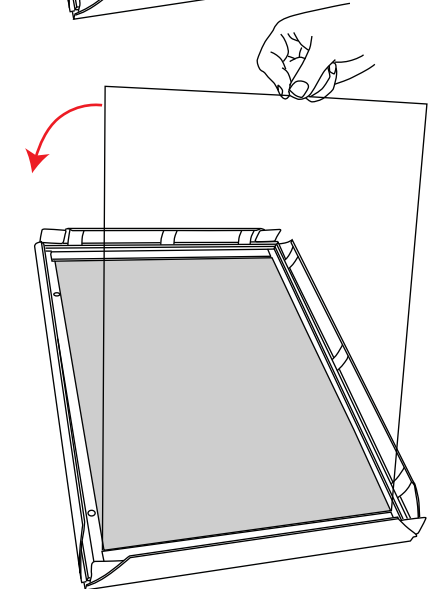

Trappa LED

A4 Frame Size: 345(h) x 248(w)mm
A4 Visible Area: 275(h) x 178(w)mm
A3 Frame Size: 335(h) x 468(w)mm
A3 Visible Area: 265(h) x 398(w)mm
A2 Frame Size: 458(h) x 642(w)mm
A2 Visible Area: 388(h) x 572(w)mm
A1 Frame Size: 632(h) x 889(w)mm
A1 Visible Size: 562(h) x 819(w)mm
A0 Frame Size: 1227(h) x 889(w)mm
A0 Visible Size: 1157(h) x 819(w)mm

A4 Weight: 2.5kg
A3 Weight: 3.5kg
A2 Weight: 6.2kg
A1 Weight: 9.3kg
A0 Weight: 15.8kg

1

2

3

4

Trappa LED

5

6