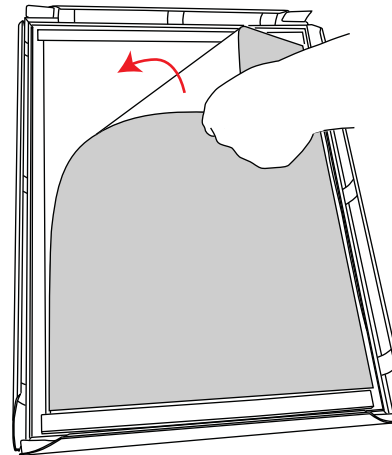

Trappa LED

A4 Frame Size: 345(h) x 248(w)mm
A4 Visible Area: 275(h) x 178(w)mm
A3 Frame Size: 335(h) x 468(w)mm
A3 Visible Area: 265(h) x 398(w)mm
A2 Frame Size: 458(h) x 642(w)mm
A2 Visible Area: 388(h) x 572(w)mm
A1 Frame Size: 632(h) x 889(w)mm
A1 Visible Size: 562(h) x 819(w)mm
A0 Frame Size: 1227(h) x 889(w)mm
A0 Visible Size: 1157(h) x 819(w)mm

A4 Weight: 2.5kg
A3 Weight: 3.5kg
A2 Weight: 6.2kg
A1 Weight: 9.3kg
A0 Weight: 15.8kg

1

2

3

4

Trappa LED

5

6