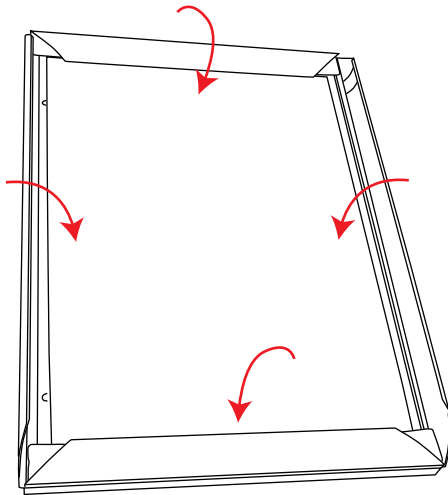

Trappa LED

A4 Frame Size: 345(h) x 248(w)mm
A4 Visible Area: 275(h) x 178(w)mm
A3 Frame Size: 335(h) x 468(w)mm
A3 Visible Area: 265(h) x 398(w)mm
A2 Frame Size: 458(h) x 642(w)mm
A2 Visible Area: 388(h) x 572(w)mm
A1 Frame Size: 632(h) x 889(w)mm
A1 Visible Size: 562(h) x 819(w)mm
A0 Frame Size: 1227(h) x 889(w)mm
A0 Visible Size: 1157(h) x 819(w)mm

A4 Weight: 2.5kg
A3 Weight: 3.5kg
A2 Weight: 6.2kg
A1 Weight: 9.3kg
A0 Weight: 15.8kg

1

2

3

4

Trappa LED

5

6