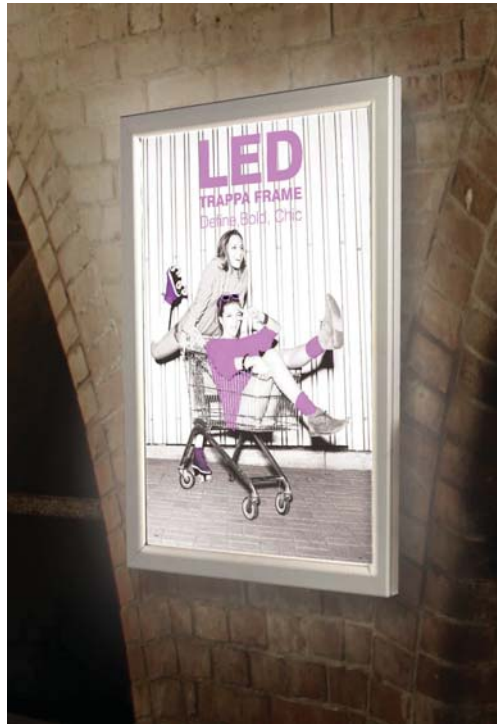

Trappa LED

A4 Frame Size: 345(h) x 248(w)mm
A4 Visible Area: 275(h) x 178(w)mm
A3 Frame Size: 335(h) x 468(w)mm
A3 Visible Area: 265(h) x 398(w)mm
A2 Frame Size: 458(h) x 642(w)mm
A2 Visible Area: 388(h) x 572(w)mm
A1 Frame Size: 632(h) x 889(w)mm
A1 Visible Size: 562(h) x 819(w)mm
A0 Frame Size: 1227(h) x 889(w)mm
A0 Visible Size: 1157(h) x 819(w)mm