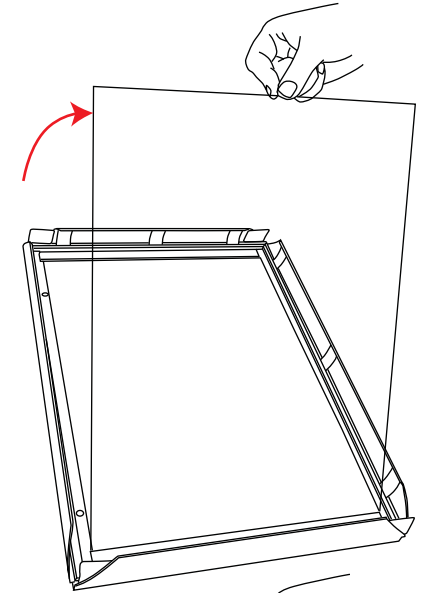

Trappa LED

A4 Frame Size: 345(h) x 248(w)mm
A4 Visible Area: 275(h) x 178(w)mm
A3 Frame Size: 335(h) x 468(w)mm
A3 Visible Area: 265(h) x 398(w)mm
A2 Frame Size: 458(h) x 642(w)mm
A2 Visible Area: 388(h) x 572(w)mm
A1 Frame Size: 632(h) x 889(w)mm
A1 Visible Size: 562(h) x 819(w)mm
A0 Frame Size: 1227(h) x 889(w)mm
A0 Visible Size: 1157(h) x 819(w)mm

A4 Weight: 2.5kg
A3 Weight: 3.5kg
A2 Weight: 6.2kg
A1 Weight: 9.3kg
A0 Weight: 15.8kg

1

2

3

4

Trappa LED

5

6