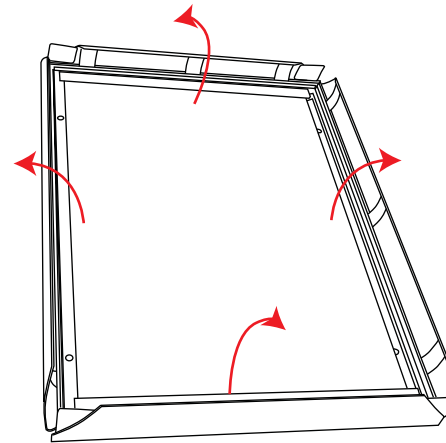

A4 Frame Size: 345(h) x 248(w)mm
A4 Visible Area: 275(h) x 178(w)mm
A3 Frame Size: 335(h) x 468(w)mm
A3 Visible Area: 265(h) x 398(w)mm
A2 Frame Size: 458(h) x 642(w)mm
A2 Visible Area: 388(h) x 572(w)mm
A1 Frame Size: 632(h) x 889(w)mm
A1 Visible Size: 562(h) x 819(w)mm
A0 Frame Size: 1227(h) x 889(w)mm
A0 Visible Size: 1157(h) x 819(w)mm

A4 Weight: 2.5kg
A3 Weight: 3.5kg
A2 Weight: 6.2kg
A1 Weight: 9.3kg
A0 Weight: 15.8kg

1