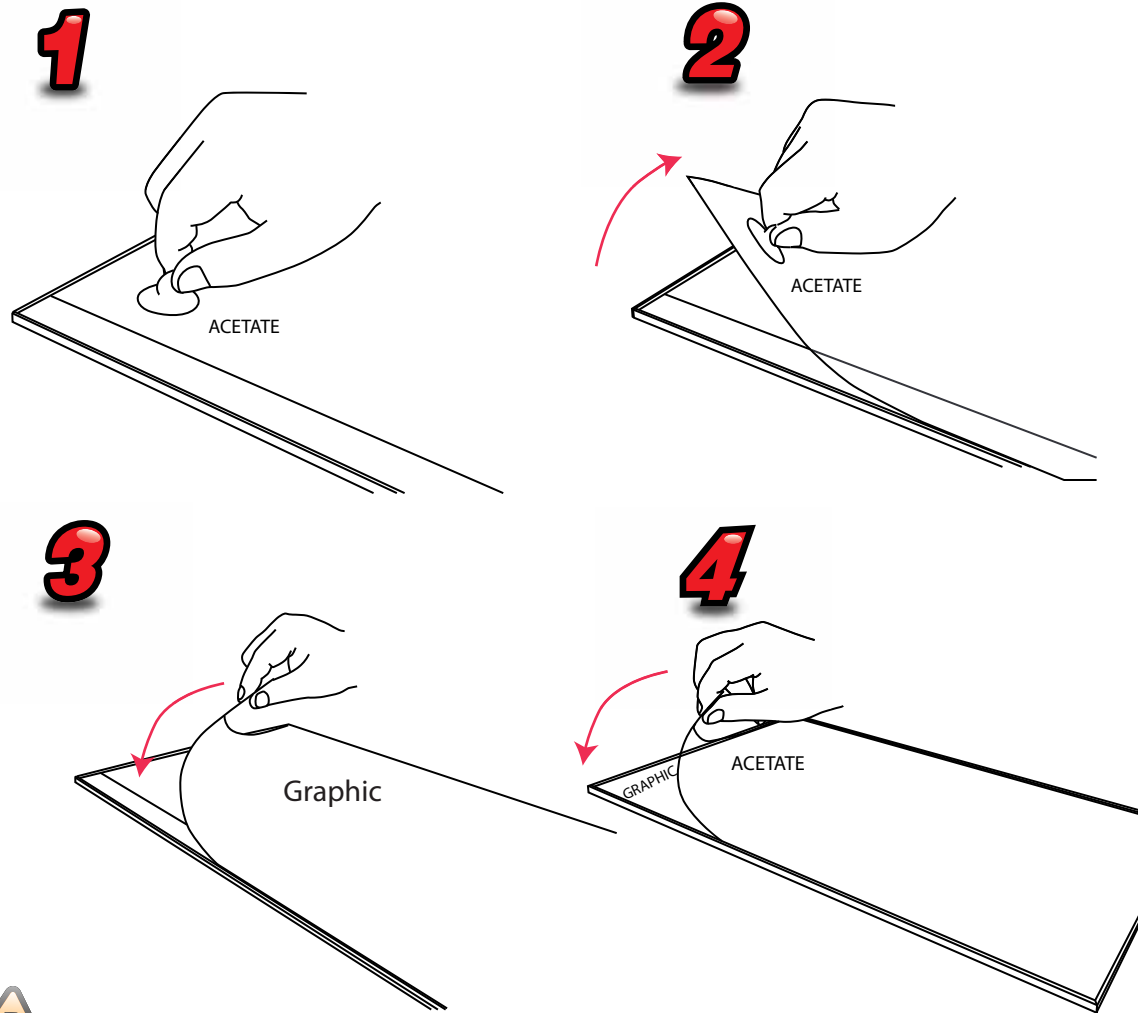

Stream Line

A6 108mm x 151mm x 6.5mm A3 300mm x 423mm x 6.5mm
A5 151mm x 213mm x 6.5mm A2 423mm x 597mm x 6.5mm
A4 213mm x 300mm x 6.5mm A1 587mm x 844mm x 6.5mm

A4/A3/A2/A1 have x4 countersunk corner holes for screw fixings