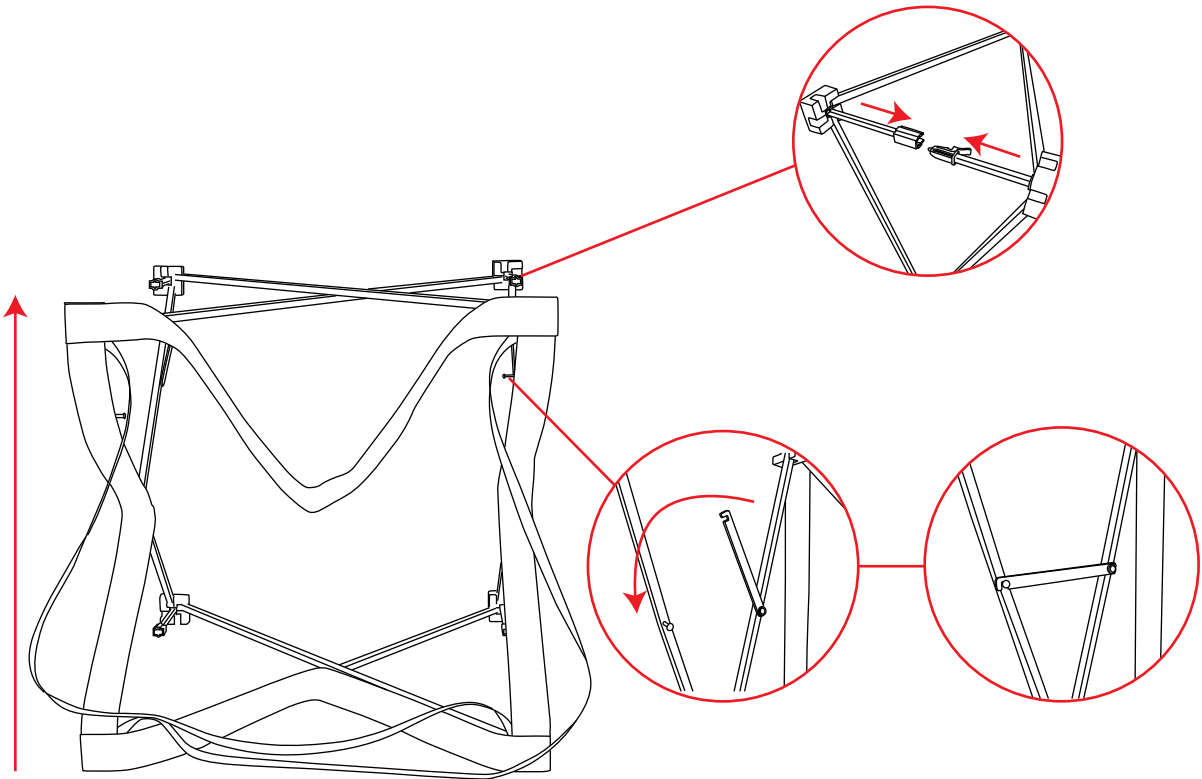

Hop up Counter

kg
8.7kg

⚠
Visible graphic Area: 995mm(h) x 1685mm(w)
Shelf Max Weight: 3kg
Load bearing: 15kg

Hop up Counter